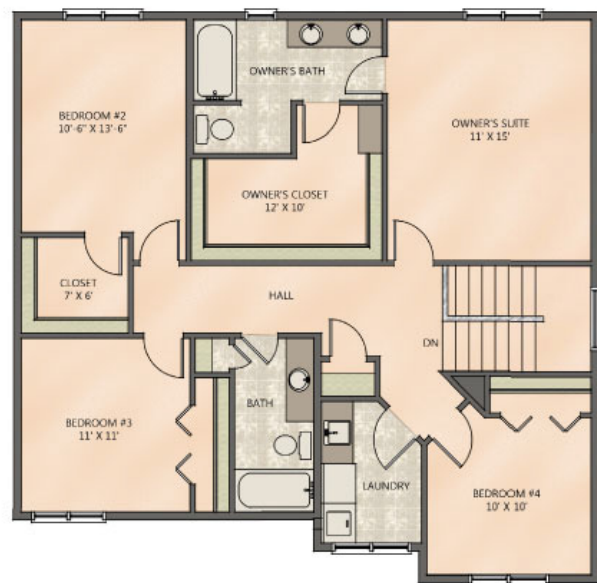

Home Designs: *The Winchester*

Features:

2,340 Finished Square Feet

4 Bedrooms

3 Bathrooms

"the Winchester"