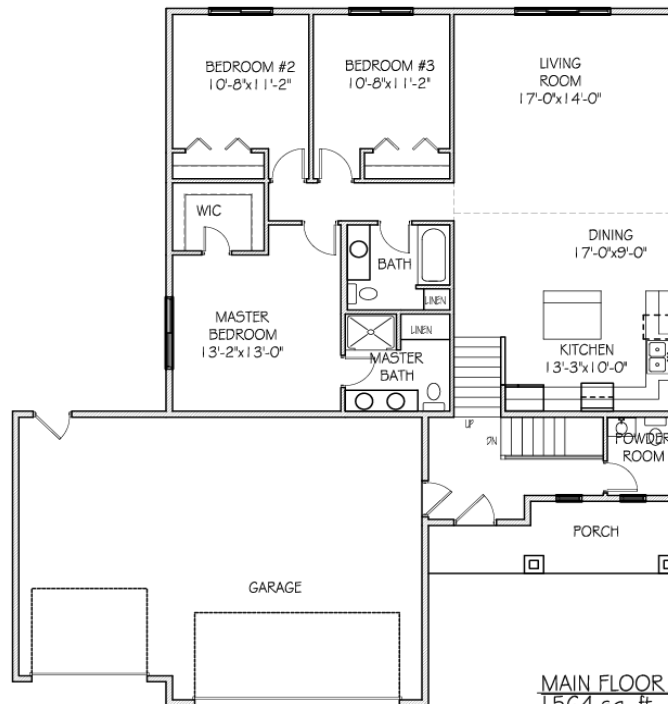

Home Designs: *The Flynn*

Features:

1,564 Finished Square Feet

3 Bedrooms

2 Bathrooms

MAIN FLOOR PLAN
1564 sq. ft.

"the Flynn"