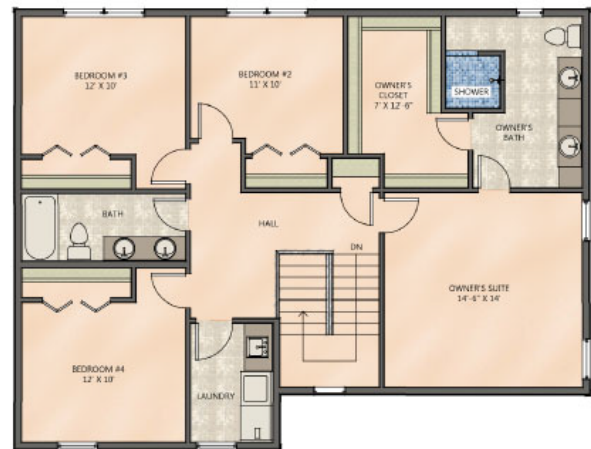

Home Designs: *The Cambridge*

Features:

2,532 Finished Square Feet

4 Bedrooms

3 Bathrooms

"The Cambridge"