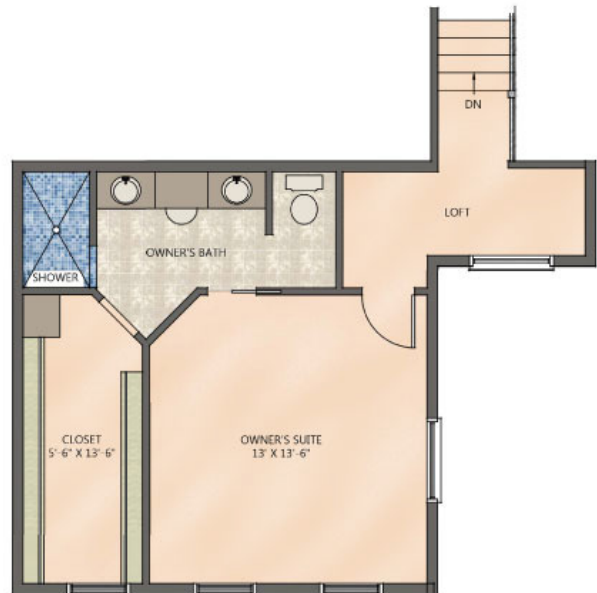

Home Designs: *The Brighten II*

Features:

1,697 Finished Square Feet

3 Bedrooms

2 Bathrooms

the Brighten II