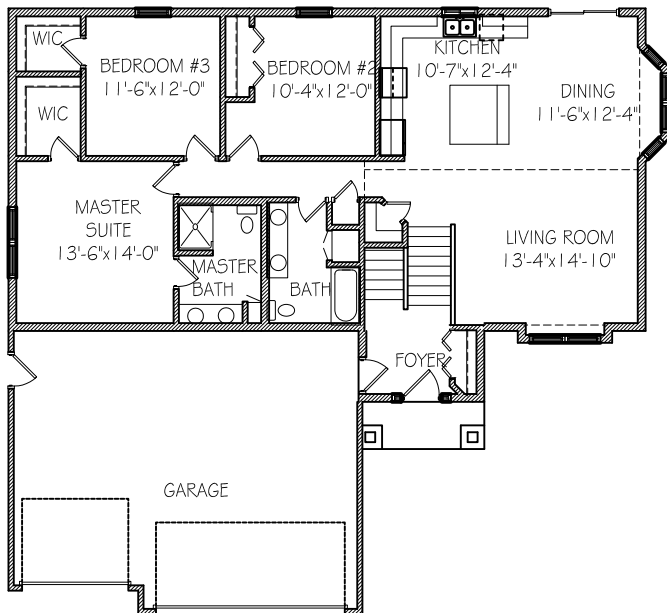

# The Tolkien-Timber Style

MAIN FLOOR PLAN  
1564 sq. ft.

FOUNDATION PLAN