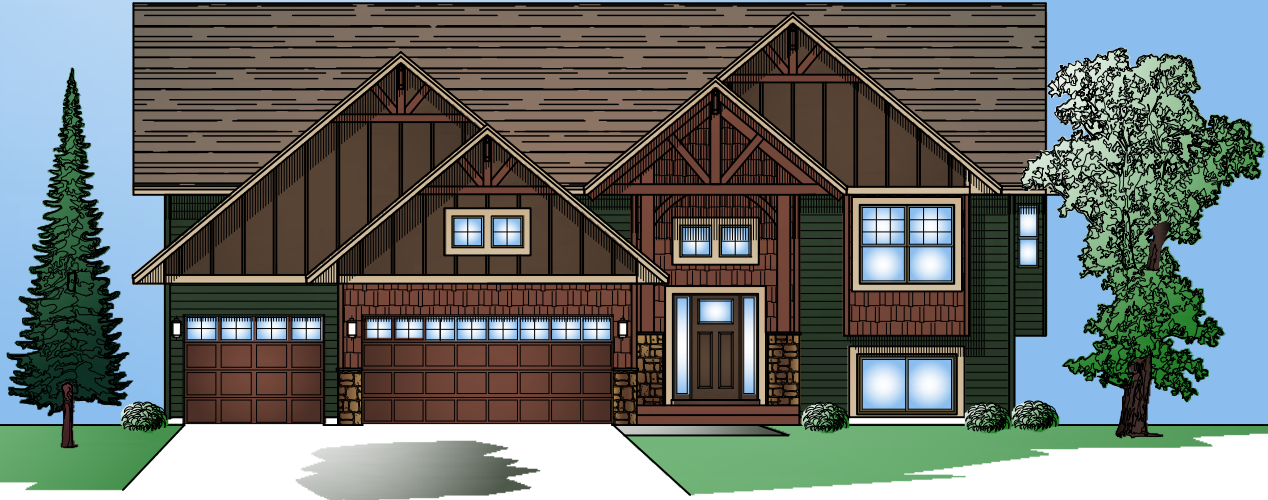

# The Tolkien-Timber Style

MAIN FLOOR PLAN  
1564 sq. ft.

FOUNDATION PLAN