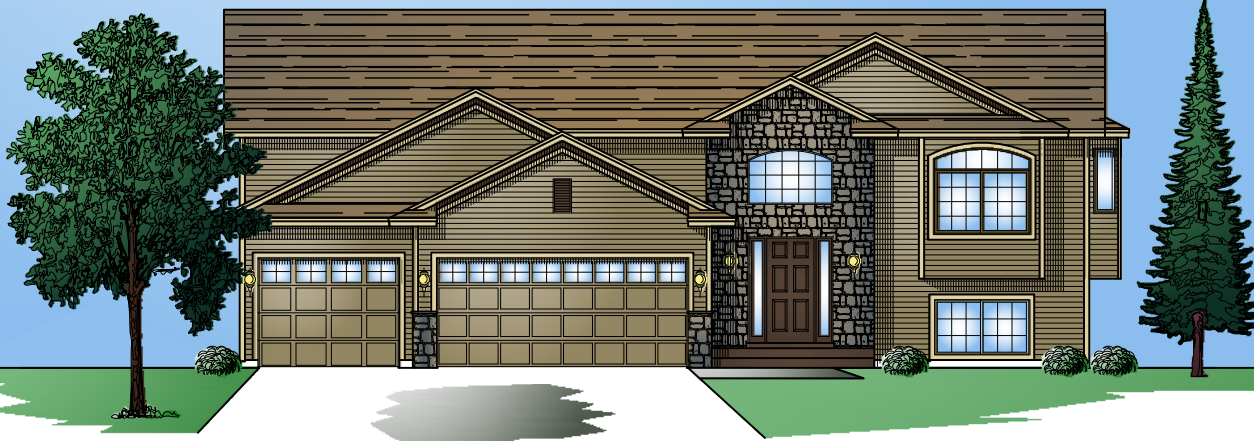

# The Tolkien - New American Style

MAIN FLOOR PLAN  
1564 sq. ft.

FOUNDATION PLAN