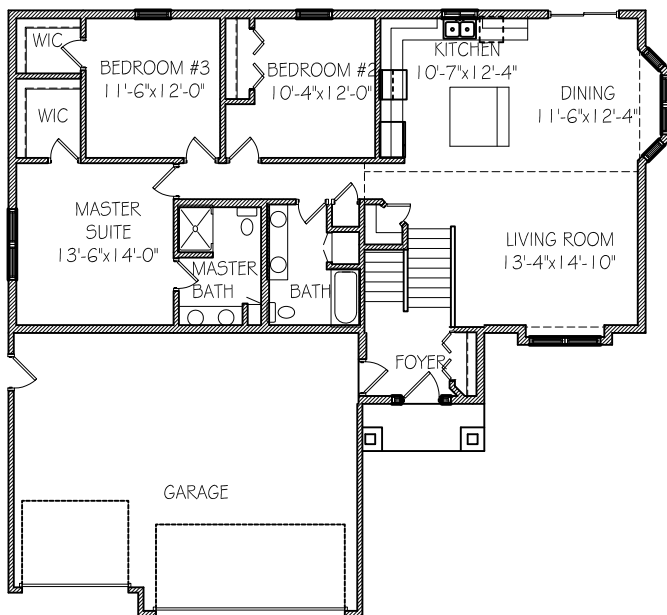

# The Tolkien - New American Style

MAIN FLOOR PLAN  
1564 sq. ft.

FOUNDATION PLAN